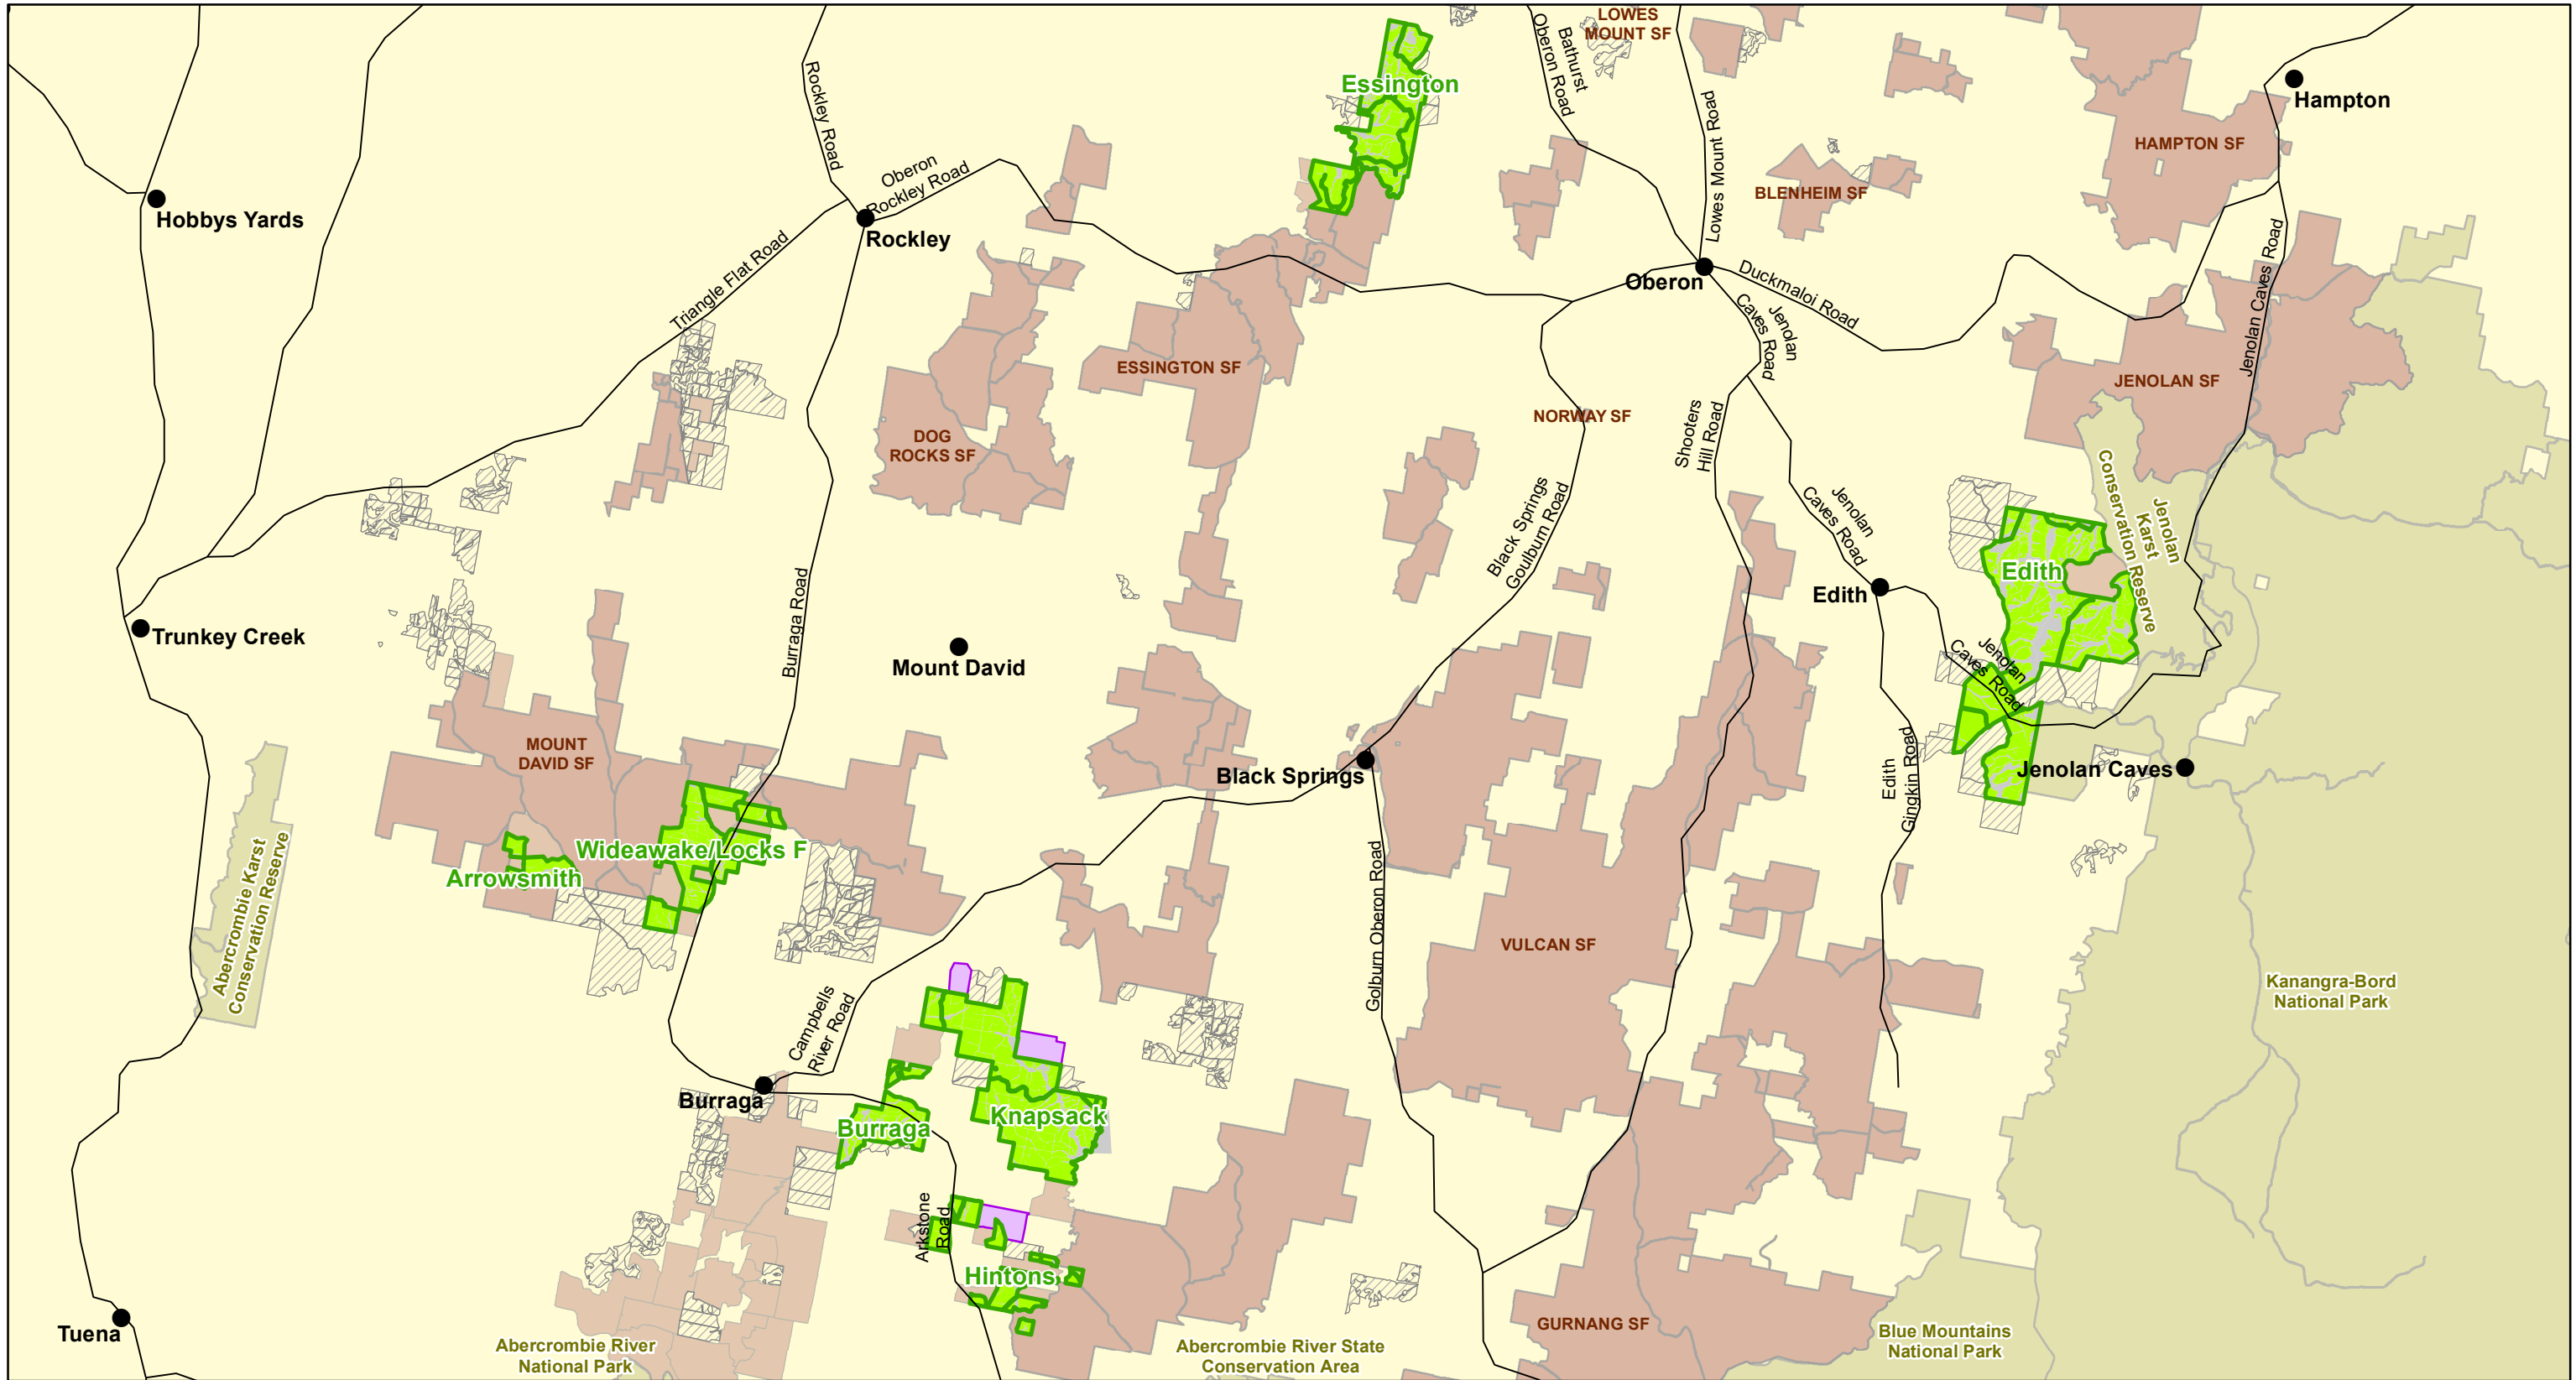

# HUME FORESTS LTD (HFL) DEFINED FOREST AREA OBERON REGION

Information shown on this map is compiled from numerous sources and may not be complete or accurate